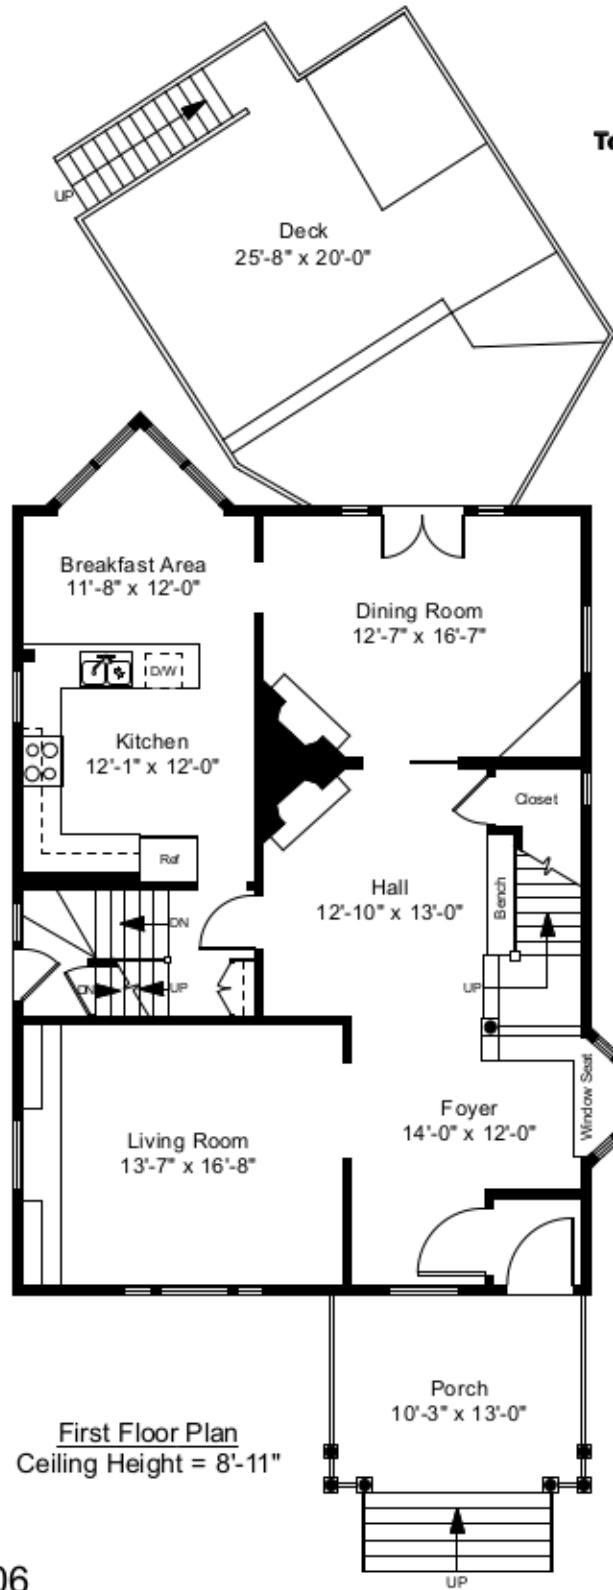

Square Footage Calculations

First Floor = 1,266 SF

Second Floor = 1,250 SF

Third Floor = 768 SF

Total Gross Living Area = 3,284 SF

First Floor Plan
Ceiling Height = 8'-11"

175 Power Street
Providence, RI 02906

Scale 1" = 10'-0"

1

Completed: September 2018

Note: Dimensions are not guaranteed and are provided for informational purposes only. Individual room dimensions are not used to calculate overall square footage.

NATIONAL
FLOOR PLANS
& PHOTOGRAPHY
(800) 328-0217